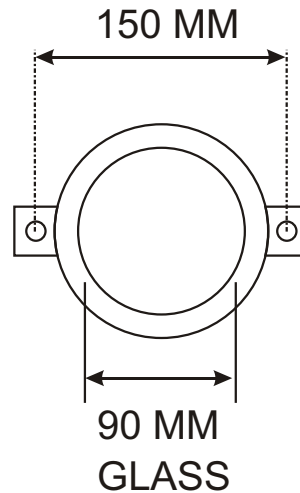

Flameproof Instrumentation

FLAMEPROOF LED VESSEL LAMP WITH INBUILT TIMER

Power Supply :-

Voltage :- 230V AC
Wattage :- 17 watt max.
Inbuilt Timer :- 10 minutes
Lumens :- 1210

Certification :- (For gas Group IIA, IIB)
Zone 1 & Zone 2

Environmental

Operating Temp :- -40°C to 55°C
Humidity :- 90% at 40 Deg C
Enclosure :- IP65

Mechanical

Enclosure :- LM6, Aluminum
Coating :- Powder coated
Lens :- Toughened Glass

Terminals :- Suitable for 2.5 sq. mm wire

Cable Entry :- 3/4" ET / 1/2"(2Nos.)
Weight :- 4.1 Kg

Mounting :- Flange Mounting

FI

Flameproof Instrumentation

E / 14 , Anand nagar MIDC, Ambernath (E), Dist: Thane, Maharashtra.
Mai : fi.figroup@gmail.com www.flameproof.co.in