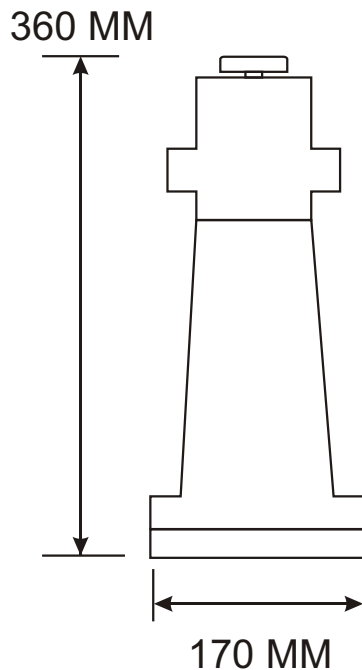

Flameproof Instrumentation

FLAMEPROOF LED VESSEL LAMP WITH INBUILT TIMER

Power Supply :-

Voltage :- 230V AC
Wattage :- 17 watt max.
Inbuilt Timer :- 10 minutes
Lumens :- 1210

Certification :- (For gas Group IIA, IIB)
Zone 1 & Zone 2

Environmental

Operating Temp :- -40°C to 55°C
Humidity :- 90% at 40 Deg C
Enclosure :- IP65

Mechanical

Enclosure :- LM6, Aluminum
Coating :- Powder coated
Lens :- Toughened Glass

Terminals :- Suitable for 2.5 sq. mm wire

Cable Entry :- 3/4" ET / 1/2"(2Nos.)
Weight :- 4.1 Kg

Mounting :- Flange Mounting

FI

Flameproof Instrumentation

E / 14 , Anand nagar MIDC, Ambernath (E), Dist: Thane, Maharashtra.
Mai : fi.figroup@gmail.com www.flameproof.co.in