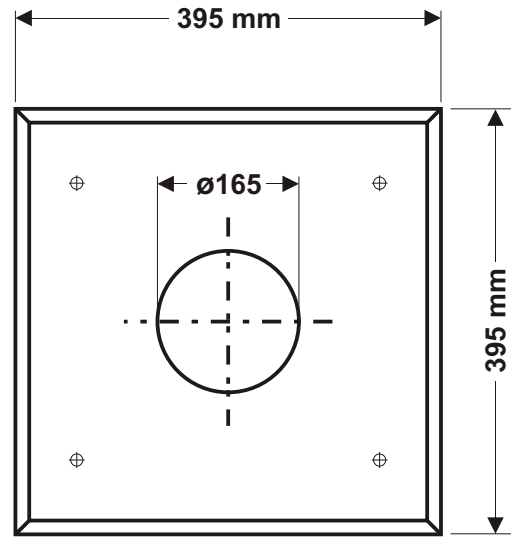

# FLAMEPROOF LED CLEAN ROOM FITTING MODEL :- FI/CL/225

**SIDE VIEW**

**FRONT VIEW**

**FRONT VIEW**

**FRONT VIEW  
CEILING CUTOUT SIZE  
375W X 190D X 370H**

**SIDE VIEW**

## ELECTRICAL DETAILS :

POWER CONSUMPTION : 40 WATT

LIGHT OUTPUT : 5200 LUMENS

CRI : 83.5

POWER FACTOR : 0.97 AND ABOVE

VIEWING ANGLE : 120 DEG

WEIGHT : 11 KG

OPERATING VOLTAGE : 230 VAC