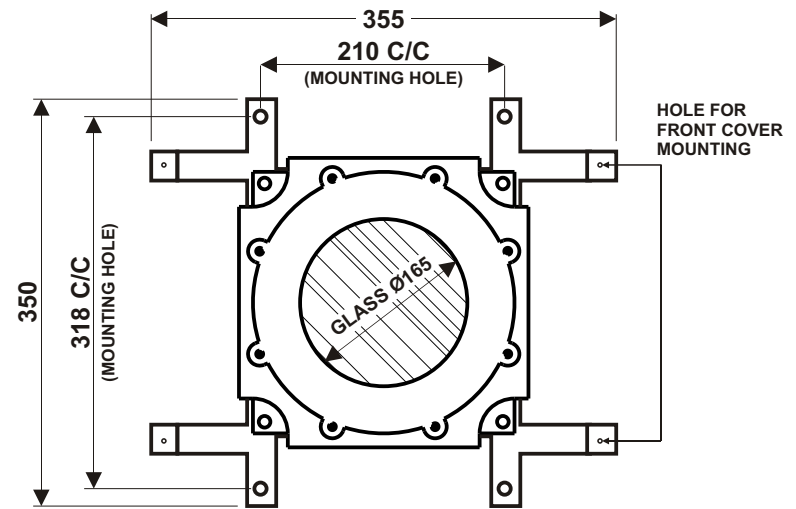

# FLAMEPROOF LED CLEAN ROOM FITTING MODEL :- FI/CL/225

**SIDE VIEW**

**FRONT VIEW**

**FRONT VIEW**

**FRONT VIEW  
CEILING CUTOUT SIZE  
375W X 190D X 370H**

**SIDE VIEW**

## ELECTRICAL DETAILS :

POWER CONSUMPTION : 40 WATT

LIGHT OUTPUT : 5200 LUMENS

CRI : 83.5

POWER FACTOR : 0.97 AND ABOVE

VIEWING ANGLE : 120 DEG

WEIGHT : 11 KG

OPERATING VOLTAGE : 230 VAC

VARIATION OF INPUT : 200-264 VAC

FLAMEPROOF ENCLOSURE APPROVAL : KARANDIKAR LABORATORY (NABL)