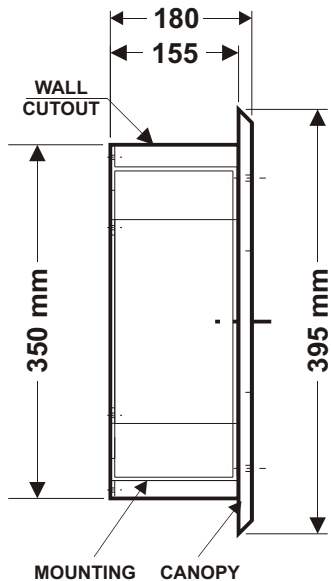

# FLAMEPROOF LED CLEAN ROOM FITTING MODEL :- FI/CL/225

**SIDE VIEW**

**FRONT VIEW**

**FRONT VIEW**

**FRONT VIEW  
CEILING CUTOUT SIZE  
375W X 190D X 370H**

**SIDE VIEW**

## ELECTRICAL DETAILS :

POWER CONSUMPTION : 40 WATT

LIGHT OUTPUT : 5200 LUMENS

CRI : 83.5

POWER FACTOR : 0.97 AND ABOVE

VIEWING ANGLE : 120 DEG

WEIGHT : 11 KG

OPERATING VOLTAGE : 230 VAC

VARIATION OF INPUT : 200-264 VAC

FLAMEPROOF ENCLOSURE APPROVAL : KARANDIKAR LABORATORY (NABL)