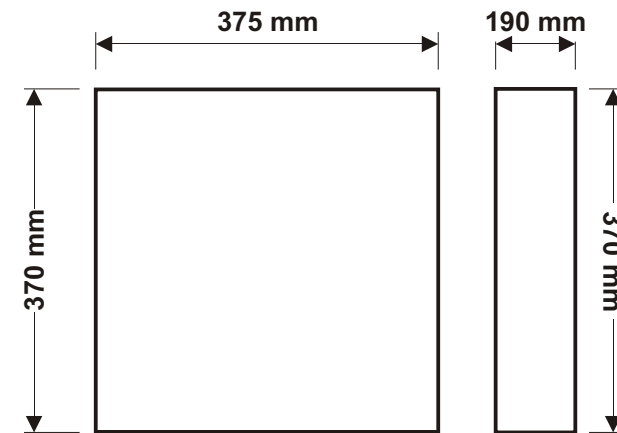

# FLAMEPROOF LED CLEAN ROOM FITTING MODEL :- FI/CL/225

**SIDE VIEW**

**FRONT VIEW**

**FRONT VIEW**

**FRONT VIEW  
CEILING CUTOUT SIZE  
375W X 190D X 370H**

**SIDE VIEW**

## ELECTRICAL DETAILS :

POWER CONSUMPTION : 40 WATT

LIGHT OUTPUT : 5200 LUMENS

CRI : 83.5

POWER FACTOR : 0.97 AND ABOVE

VIEWING ANGLE : 120 DEG

WEIGHT : 11 KG

OPERATING VOLTAGE : 230 VAC