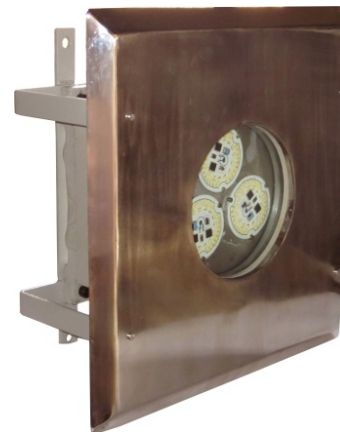

# FLAMEPROOF LED CLEAN ROOM FITTING MODEL :- FI/CL/225

**SIDE VIEW**

**FRONT VIEW**

**FRONT VIEW**

**FRONT VIEW  
CEILING CUTOUT SIZE  
375W X 190D X 370H**

**SIDE VIEW**

## ELECTRICAL DETAILS :

POWER CONSUMPTION : 40 WATT

LIGHT OUTPUT : 5200 LUMENS

CRI : 83.5

POWER FACTOR : 0.97 AND ABOVE

VIEWING ANGLE : 120 DEG

WEIGHT : 11 KG

OPERATING VOLTAGE : 230 VAC

VARIATION OF INPUT : 200-264 VAC

FLAMEPROOF ENCLOSURE APPROVAL : KARANDIKAR LABORATORY (NABL)