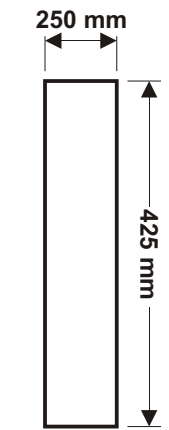

FLAMEPROOF LED CLEAN ROOM FITTING MODEL :- FI/CL/268

SIDE VIEW

FRONT VIEW

FRONT VIEW

FRONT VIEW
CEILING CUTOUT SIZE
425W X 250D X 425H

SIDE VIEW

ELECTRICAL DETAILS :

POWER CONSUMPTION : 60 WATT
 LIGHT OUTPUT : 7800 LUMENS
 CRI : 83.5
 POWER FACTOR : 0.97 AND ABOVE
 VIEWING ANGLE : 120 DEG
 WEIGHT : 17 KG

OPERATING VOLTAGE : 230 VAC
 VARIATION OF INPUT : 200-264 VAC

FLAMEPROOF ENCLOSURE APPROVAL : KARANDIKAR LABORATORY (NABL)