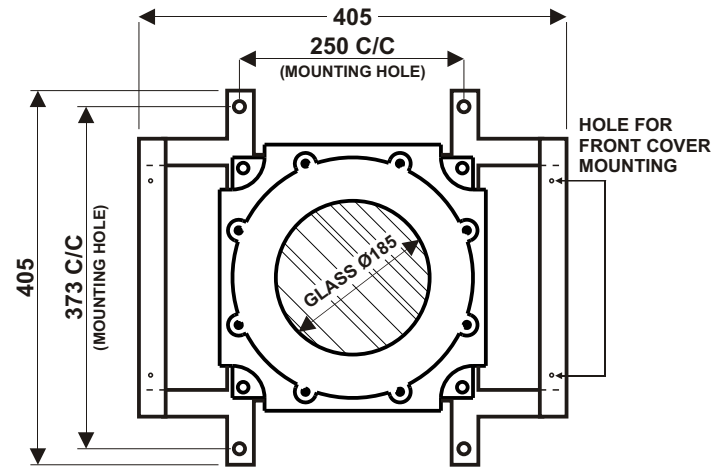

FLAMEPROOF LED CLEAN ROOM FITTING MODEL :- FI/CL/268

SIDE VIEW

FRONT VIEW

FRONT VIEW

FRONT VIEW
CEILING CUTOUT SIZE
425W X 250D X 425H

SIDE VIEW

ELECTRICAL DETAILS :

POWER CONSUMPTION : 60 WATT
 LIGHT OUTPUT : 7800 LUMENS
 CRI : 83.5
 POWER FACTOR : 0.97 AND ABOVE
 VIEWING ANGLE : 120 DEG
 WEIGHT : 17 KG

OPERATING VOLTAGE : 230 VAC
 VARIATION OF INPUT : 200-264 VAC

FLAMEPROOF ENCLOSURE APPROVAL : KARANDIKAR LABORATORY (NABL)