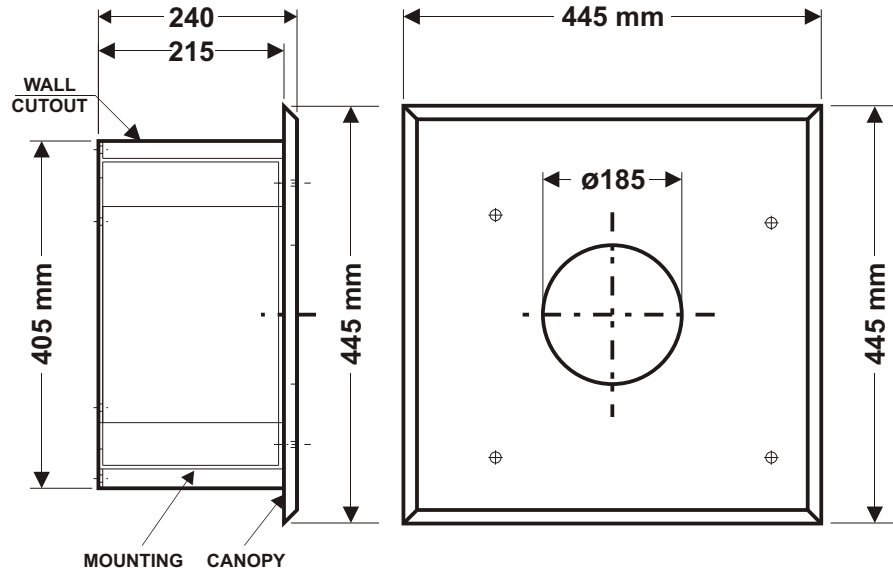

FLAMEPROOF LED CLEAN ROOM FITTING MODEL :- FI/CL/268

SIDE VIEW

FRONT VIEW

FRONT VIEW

FRONT VIEW
CEILING CUTOUT SIZE
425W X 250D X 425H

SIDE VIEW

ELECTRICAL DETAILS :

POWER CONSUMPTION : 60 WATT
 LIGHT OUTPUT : 7800 LUMENS
 CRI : 83.5
 POWER FACTOR : 0.97 AND ABOVE
 VIEWING ANGLE : 120 DEG
 WEIGHT : 17 KG