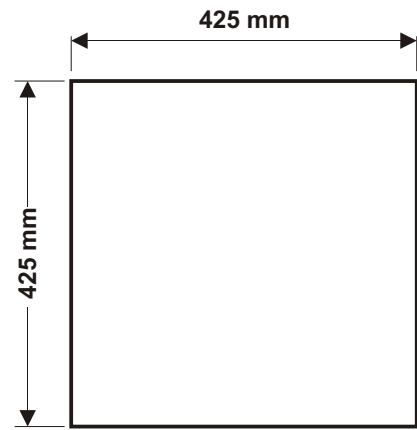

FLAMEPROOF LED CLEAN ROOM FITTING MODEL :- FI/CL/268

SIDE VIEW

FRONT VIEW

FRONT VIEW

FRONT VIEW
CEILING CUTOUT SIZE
425W X 250D X 425H

SIDE VIEW

ELECTRICAL DETAILS :

POWER CONSUMPTION : 60 WATT
 LIGHT OUTPUT : 7800 LUMENS
 CRI : 83.5
 POWER FACTOR : 0.97 AND ABOVE
 VIEWING ANGLE : 120 DEG
 WEIGHT : 17 KG