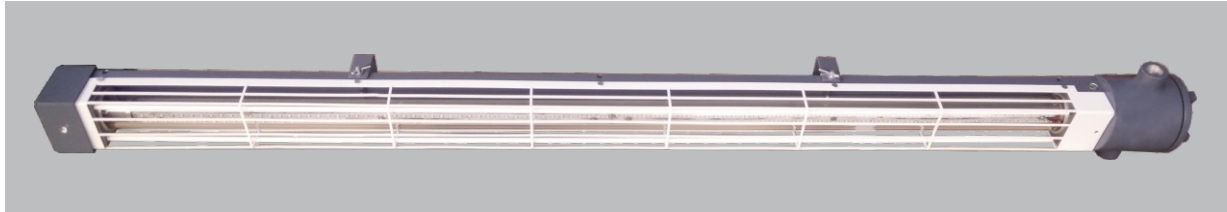

FLAMEPROOF LED TUBE LIGHT FITTING

Salient features :

Aux. Supply : 230 VAC

Watt : 20 Watt for Single, 40 Watt for double

Operating Temp. : Up to 55°C

Humidity : 90% at 40°C

Enclosure : LM6, Aluminum

Coating : Powder coted

Dimension : 4 Feet

Application : Hazardous area

Gas group : IIA, IIB, IIC, Zone 1 & Zone 2

Weight : 9.5 Kg. MAX.

Terminals : Up to 2.5 sqmm.

Cable entry : Max. 2 Nos. M20

Mounting : Wall mounting / Slab mounting type