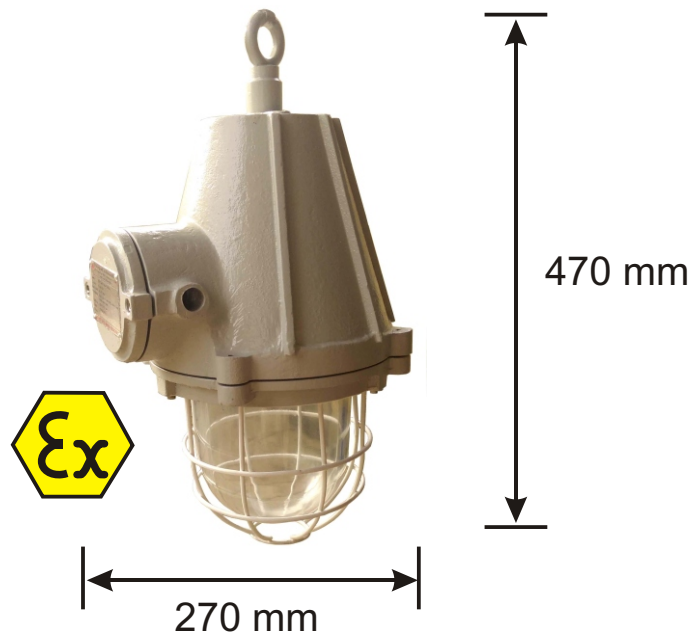

Flameproof LED Well Glass Light Fitting

Salient features :

- Moc :** LM 6, ALLUMINIUM, IP 65
- Weight :** 9 Kg.
- Light :** High bright LED
- Light colour :** High bright Cool white LED
- Power :** Available in 30 watt, 45 watt & 60 watt @ 230VAC, 50Hz
- CRI :** 83.5
- Lumen :** 30 watt : 3900 40 watt : 5200 60 watt : 7800
- THD :** Less than 25%
- Power factor:** 0.97 & above
- Viewing angle:** 120°
- Variation of input :** 200 to 264 VAC
- Colour temperature :** 6500K
- Life span :** 50000 hours
- Hardware :** SS
- Coating :** Powder coated
- Terminals :** Suitable up to 4 sq.mm wire
- Operating temp. :** 50° C
- Cable entry :** Max. 2 Nos.
- Gas group :** IIA, IIB, Zone 1 and Zone 2