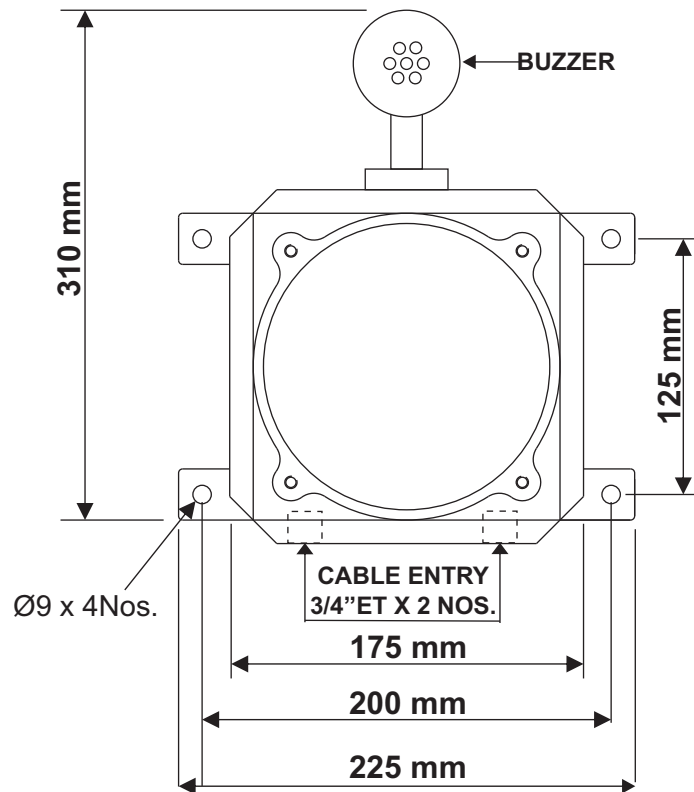

Flameproof Intrinsically Safe Buzzer

	SALIENT FEATURES
Supply voltage options	230 VAC / 24VDC (select any one)
Current	30 mA @ 24VDC & 50 mA @ 230VAC
Sound Level	95 dB
Enclosure	LM 6, Aluminum
Coating	Powder coated
Dimension	As per drawing
Applications	Hazardous area
Gas group	IIA, IIB & IIC, Zone 1 & Zone 2
Weight	5 Kg Max
Terminals	Up to 2.5 Sqmm
Mounting	Wall mounting / slab mounting type