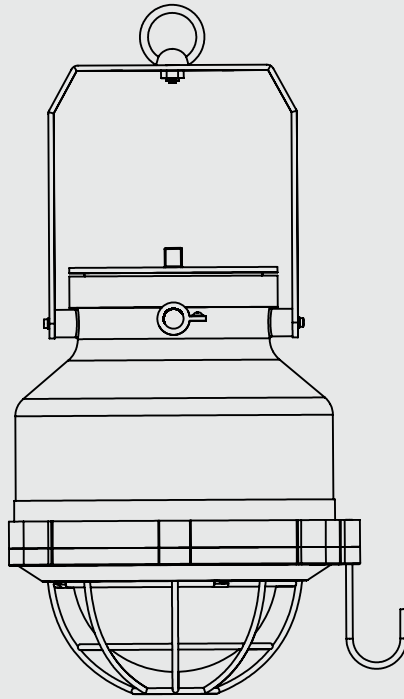

Mounting Details

Hook Mounting