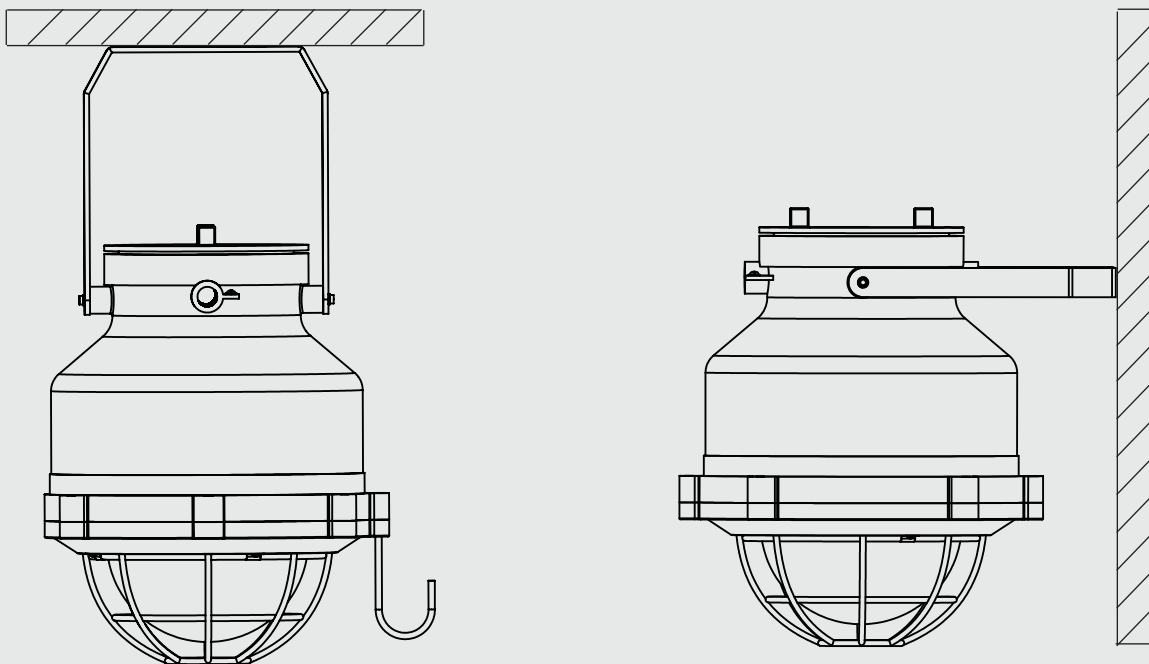

Ceiling / Wall Mounting

Flameproof Instrumentation

Made in

Flameproof Instrumentation

📍 Plot. No. E/14, Addl. MIDC, Anand Nagar, Ambarnath (E), Dist. Thane, Maharashtra, India — 421 506.

✉ sales@flameproof.co.in

☎ 9321160178

🌐 www.flameproof.co.in