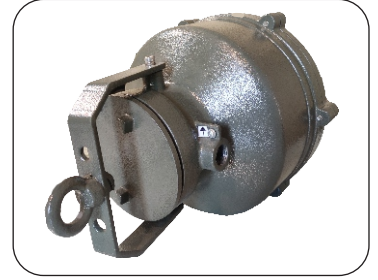

Flameproof Well Glass Fitting

	SALIENT FEATURES
Power	Available in 40 watt, 45 watt, 60 watt, 100 watt @ 230VAC, 50Hz
Light	High bright LED
Light colour	High bright cool white LED
CRI	83.5
THD	Less than 25%
Power factor	0.97 & above
Viewing angle	120°
Variation of input	200 to 264 VAC
Operating Temp.	50°C
Hardware	SS
MOC	LM 6, Aluminum
Lumen	40 W : 5200, 45 W : 5850, 60 W : 7800, 100 W : 13000
Life Span	87000 hours
Coating	Powder coated
Application	Hazardous area
Gas group	IIA & IIB & Zone 1 & Zone 2
Weight	6 Kg Approx.
Terminals	Suitable for 4 sq.mm wire
Cable Entry	Maximum 2 No.