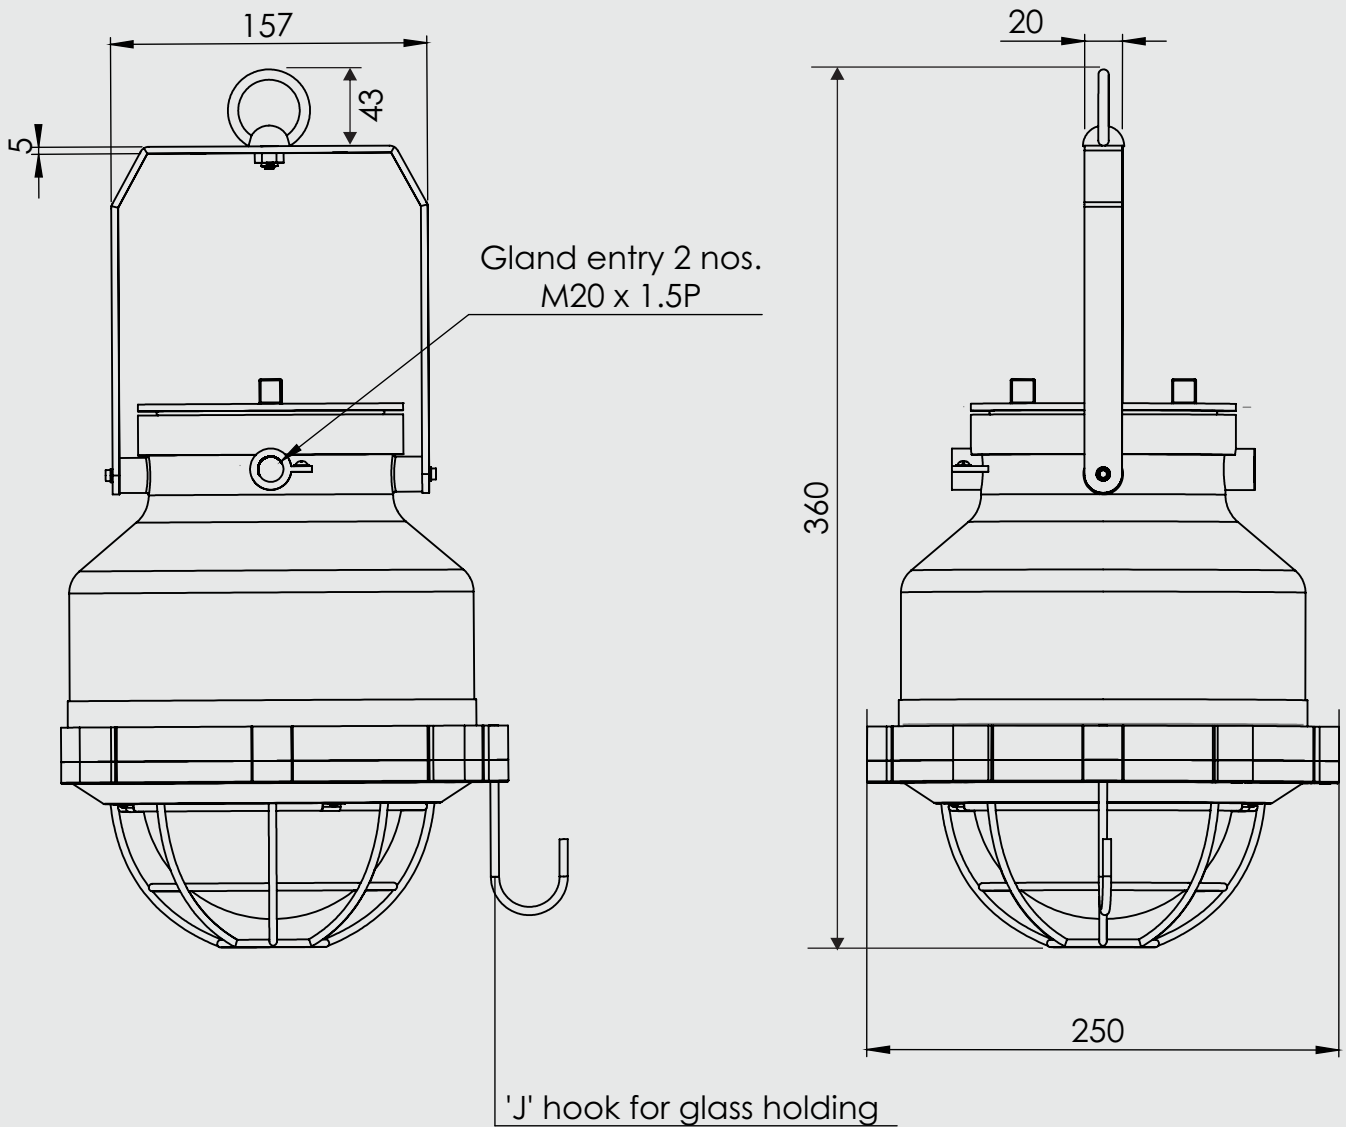

Dimensional Details

Flameproof Instrumentation

Made in

Flameproof Instrumentation

Plot. No. E/14, Addl. MIDC, Anand Nagar, Ambarnath (E), Dist. Thane, Maharashtra, India — 421 506.

sales@flameproof.co.in

9321160178

www.flameproof.co.in