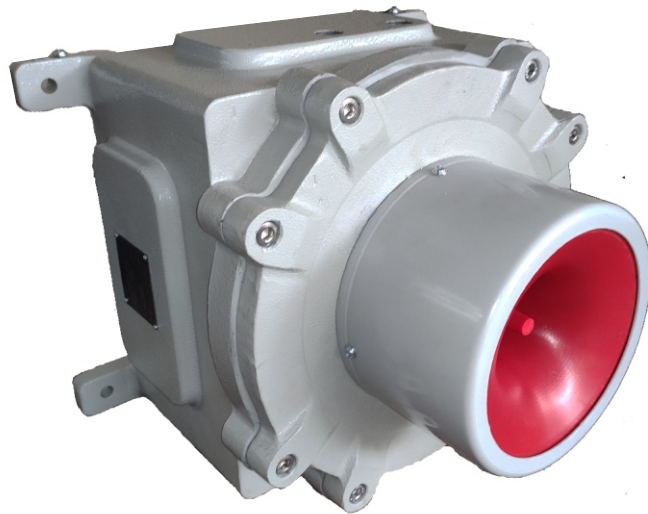

# Flameproof Voice Hooter / Fault Announcer

	SALIENT FEATURES
Aux. Supply	230VAC or 24VDC (select any one)
Voice type	Pre - recorded as per customized requirement
Current	142 mA @ 230 VAC or 950 mA @ 24VDC
Audio Range	100 dB - 103 dB (Varying due to voice output)
Operating Temp.	Up to 55°C
Humidity	90% at 40°C
Enclosure	LM6, Aluminum
Weather Protection	IP 65
Coating	Powder coated
Dimension	As per drawing
Applications	Hazardous area
Gas group	IIA & IIB, Zone 1 & Zone 2
Weight	17 Kg Max
Terminals	Up to 2.5 Sqmm
Cable Entry	1/2" NPT OR 3/4" NPT OR M20 (select any one)
Mounting	Wall mounting / slab mounting type