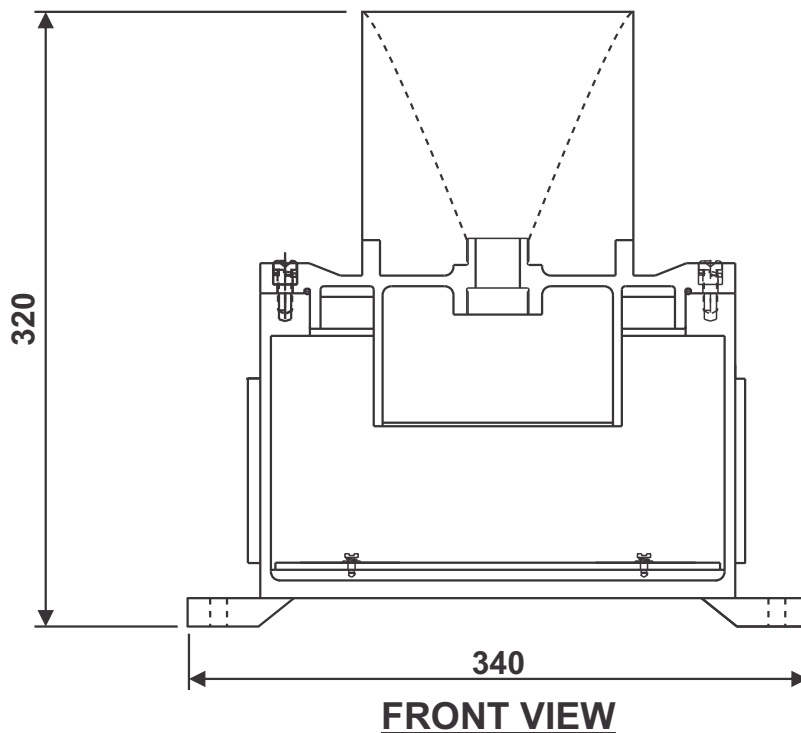

Dimensional Details

Flameproof Instrumentation

Made in

Flameproof Instrumentation

Plot. No. E/14, Addl. MIDC, Anand Nagar, Ambernath (E), Dist. Thane, Maharashtra, India — 421 506.,

sales@flameproof.co.in

9321160178

www.flameproof.co.in