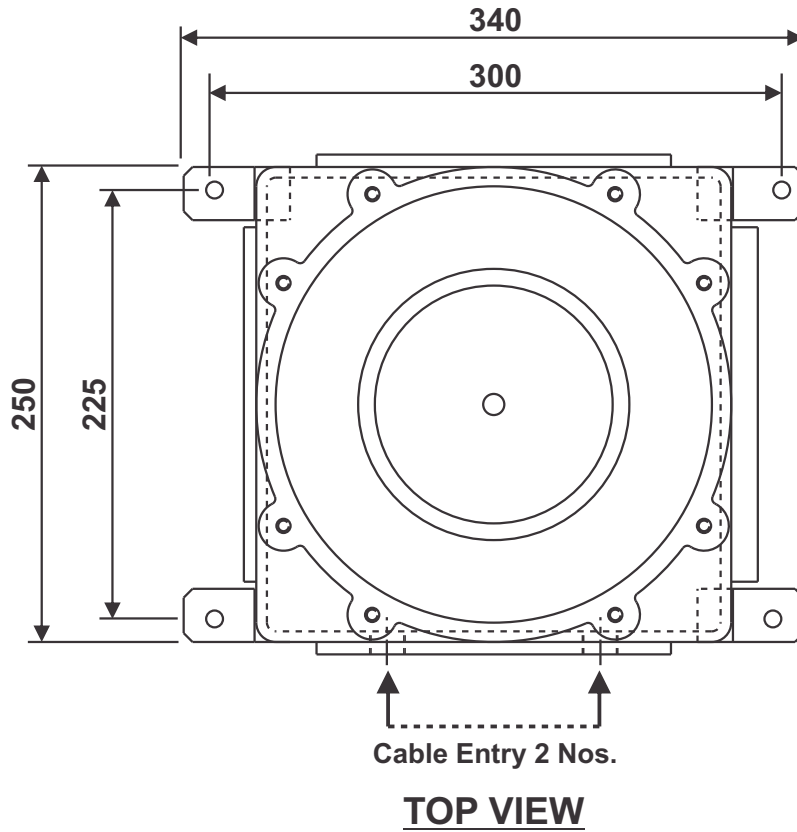

Dimensional Details

Flameproof Instrumentation

Made in

Flameproof Instrumentation

Plot. No. E/14, Addl. MIDC, Anand Nagar, Ambernath (E), Dist. Thane, Maharashtra, India — 421 506.,

sales@flameproof.co.in

9321160178

www.flameproof.co.in